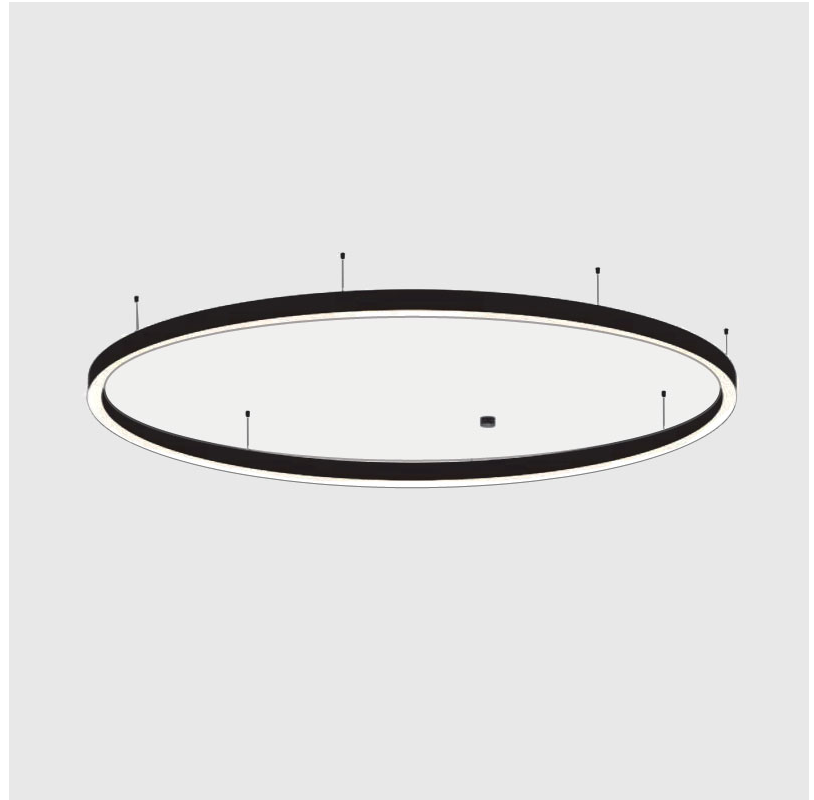

GENERAL

Series: Glorious
Subseries: Glorious 65
Partner: Prolicht
Division: Architectural
Installation: Suspension
Product Type: Pendant
Mounting Location: Ceiling
Light Distribution: Direct / Indirect

PHYSICAL

Shape: Round
Diameter (mm): 3000
Diameter (in): 118 7/8
Height (mm): 90
Height (in): 3 9/16
Max. Overall Height (mm): 2090
Max. Overall Height (in): 82 7/16
Weight (kg): 31.716
Weight (lbs): 69.93
Diffuser: [PMMA - Opal / Microprism / Clear Microprism](#)
Fixture Finish: [SSR / BKV / CWI / CRY / HAB / UFT / ITA / RUA / FTG / MYG / LOD / PUS / FRO / FUP / KIA / POP / BLS / SPG / MEY / GOH / CHC / COM / ABZ / JAG / OBR / MOS / ROR](#)
Fixture Material: [PMMA / Aluminum](#)
Cable Details: [2000mm/78 3/4" or 6000mm/236 1/4" Cable Transparent](#)

ELECTRICAL

Lamp Type: LED (Zhaga Standard)
Input Wattage (W): 308
Total Output Wattage (W): 192 / 84
Dimming: [Tri-Mode (Non-Dimming and Phase Dimming (120Vac only) and 0-10V Dimming)](#)
Driver Included: Yes
Driver Location: Integrated
Driver Type: Constant Current - Universal
Driver Class: Class 2
Input Voltage (V): 120 - 277
Constant Current (MA): 350

LED

Color Temperature (°K): [2700 / 3000 / 3500 / 4000](#)
Max. Delivered Lumen (lm): Max 40453
Nominal Lumen (lm): Max 48892
CRI: >90 CRI
Lamp Life (hrs): 50000

OPTICAL

RATINGS AND CERTIFICATIONS

Certified By: Certified for North American Standards
IP rating: IP20

2870mm 113"

3000mm 118 7/8"