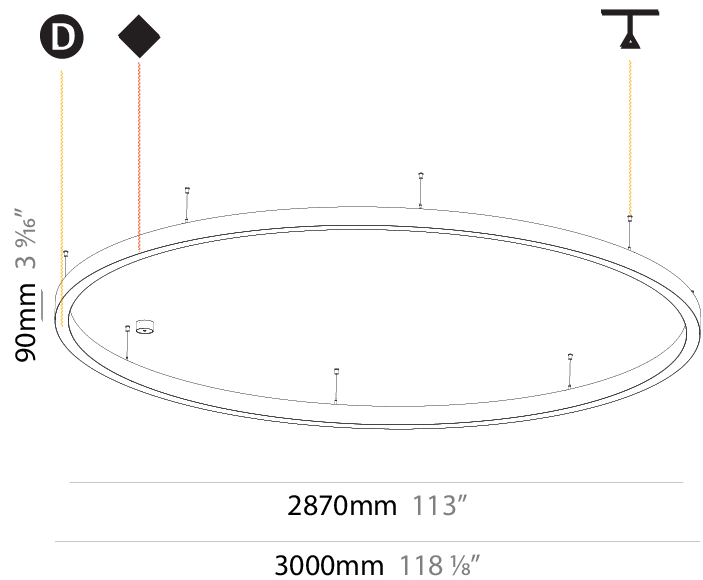

GENERAL

Series: Glorious
Subseries: Glorious 65
Partner: Prolicht
Division: Architectural
Installation: Suspension
Product Type: Pendant
Mounting Location: Ceiling
Light Distribution: Direct

PHYSICAL

Shape: Round
Diameter (mm): 3000
Diameter (in): 118 7/8
Depth (mm): 90
Depth (in): 3 9/16
Max. Overall Height (mm): 2090
Max. Overall Height (in): 82 7/16
Weight (kg): 27.55
Weight (lbs): 60.75
Diffuser: PMMA - Opal / Microprism / Clear Microprism
Fixture Finish: SSR / BKV / CWI / CRY / HAB / UFT / ITA / RUA / FTG / MYG / LOD / PUS / FRO / FUP / KIA / POP / BLS / SPG / MEY / GOH / CHC / COM / ABZ / JAG / OBR / MOS / ROR
Fixture Material: PMMA / Aluminum
Cable Details: 2000mm/78 3/4" or 6000mm/236 1/4" Cable Transparent

ELECTRICAL

Lamp Type: LED (Zhaga Standard)
Input Wattage (W): 208.4
Total Output Wattage (W): 192
Dimming: Tri-Mode (Non-Dimming and Phase Dimming (120Vac only) and 0-10V Dimming)
Driver Included: Yes
Driver Location: Integrated
Driver Type: Constant Current - Universal
Driver Class: Class 2
Input Voltage (V): 120 - 277
Constant Current (MA): 350

LED

Color Temperature (°K): 2700 / 3000 / 3500 / 4000
Max. Delivered Lumen (lm): Max 28590
Nominal Lumen (lm): Max 34529
CRI: >90 CRI
Efficiency (%): 88
Lamp Life (hrs): 50000

OPTICAL

RATINGS AND CERTIFICATIONS

Certified By: Certified for North American Standards
IP rating: IP20