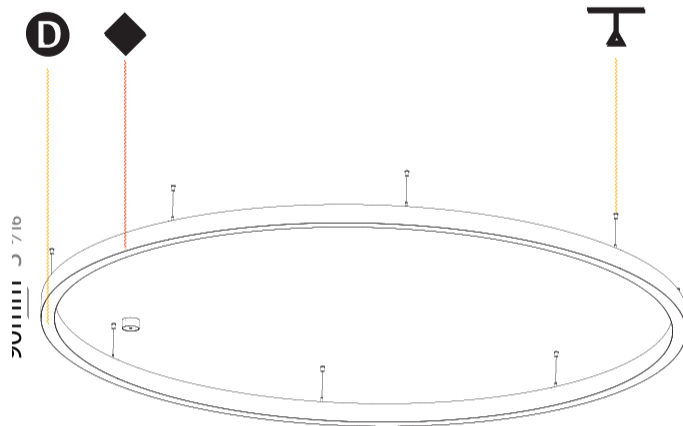

GENERAL

Series: Glorious
Subseries: Glorious 65
Partner: Prolicht
Division: Architectural
Installation: Suspension
Product Type: Pendant
Mounting Location: Ceiling
Light Distribution: Direct / Indirect

PHYSICAL

Shape: Round
Diameter (mm): 3000
Diameter (in): 118 7/8
Height (mm): 90
Height (in): 3 9/16
Max. Overall Height (mm): 2090
Max. Overall Height (in): 82 7/16
Weight (kg): 31.716
Weight (lbs): 69.93
Diffuser: [PMMA - Opal / Microprism / Clear Microprism](#)
Fixture Finish: [SSR / BKV / CWI / CRY / HAB / UFT / ITA / RUA / FTG / MYG / LOD / PUS / FRO / FUP / KIA / POP / BLS / SPG / MEY / GOH / CHC / COM / ABZ / JAG / OBR / MOS / ROR](#)
Fixture Material: [PMMA / Aluminum](#)
Cable Details: [2000mm/78 3/4" or 6000mm/236 1/4" Cable Transparent](#)

ELECTRICAL

Lamp Type: LED (Zhaga Standard)
Input Wattage (W): 308
Total Output Wattage (W): 192 / 84
Dimming: [Tri-Mode (Non-Dimming and Phase Dimming (120Vac only) and 0-10V Dimming)](#)
Driver Included: Yes
Driver Location: Integrated
Driver Type: Constant Current - Universal
Driver Class: Class 2
Input Voltage (V): 120 - 277
Constant Current (MA): 350

LED

Color Temperature (°K): [2700 / 3000 / 3500 / 4000](#)
Max. Delivered Lumen (lm): Max 40453
Nominal Lumen (lm): Max 48892
CRI: >90 CRI
Lamp Life (hrs): 50000

OPTICAL

RATINGS AND CERTIFICATIONS

Certified By: Certified for North American Standards
IP rating: IP20

2870mm 113"

3000mm 118 7/8"