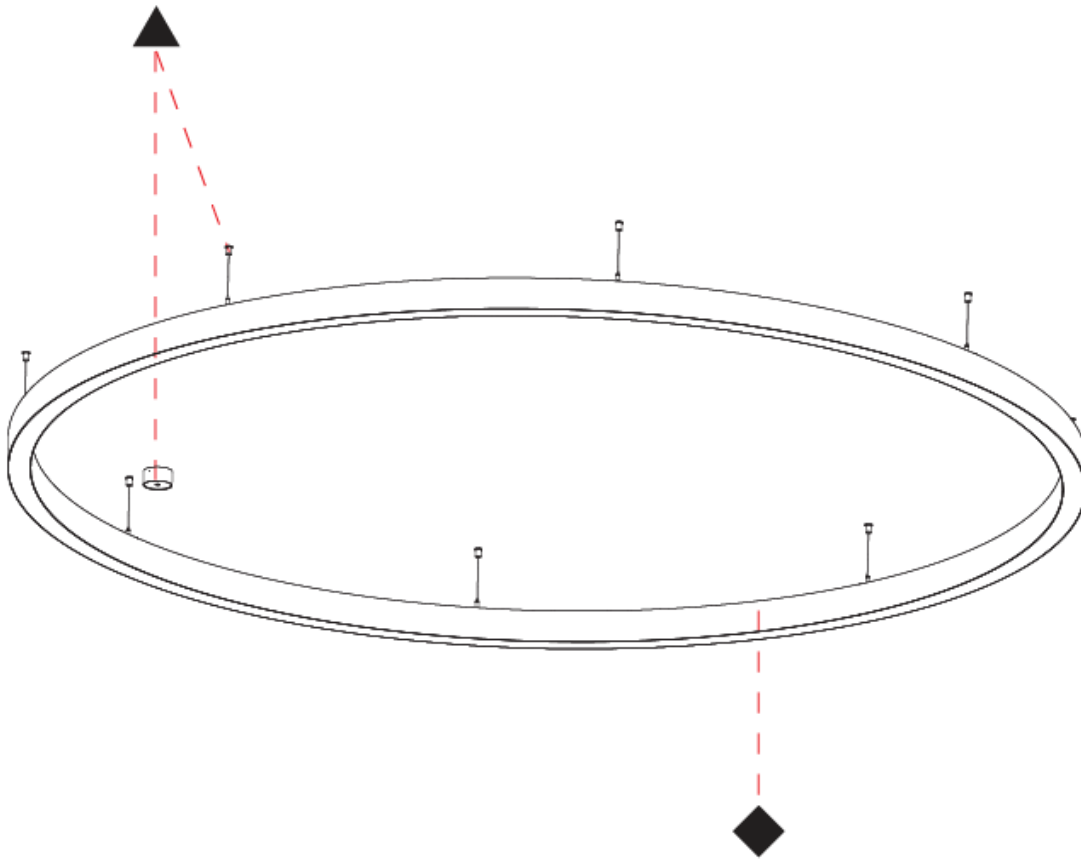

PHYSICAL

Shape: Round
 Diameter (mm): 3000
 Diameter (in): 118 7/8
 Height (mm): 90
 Height (in): 3 9/16
 Max. Overall Height (mm): 2090
 Max. Overall Height (in): 82 7/16
 Weight (kg): 31.716
 Weight (lbs): 69.93
 Diffuser: [PMMA - Opal / Microprism / Clear Microprism](#)
 Fixture Finish: [SSR / BKV / CWI / CRY / HAB / UFT / ITA / RUA / FTG / MYG / LOD / PUS / FRO / FUP / KIA / POP / BLS / SPG / MEY / GOH / CHC / COM / ABZ / JAG / OBR / MOS / ROR](#)
 Fixture Material: [PMMA / Aluminum](#)
 Cable Details: [2000mm/78 3/4" or 6000mm/236 1/4" Cable Transparent](#)

2870mm 113"

3000mm 118 7/8"

GLORIOUS 65 SUSPENSION

A300065-

PROJECT	_____
TYPE	_____
SPECIFIER	_____
QUANTITY	_____
DATE	_____

A

GLORIOUS 65 SUSPENSION

A30553-

Shape: Round
 Diameter (mm): 3000
 Diameter (in): 118 7/8
 Depth (mm): 90
 Depth (in): 3 9/16
 Max. Overall Height (mm): 2090
 Max. Overall Height (in): 82 7/16
 Weight (kg): 27.55
 Weight (lbs): 60.75
 Diffuser: PMMA - Opal / Microprism / Clear Microprism
 Fixture Finish: SSR / BKV / CWI / CRY / HAB / UFT / ITA / RUA / FTG / MYG / LOD / PUS / FRO / FUP / KIA / POP / BLS / SPG / MEY / GOH / CHC / COM / ABZ / JAG / OBR / MOS / ROR
 Fixture Material: PMMA / Aluminum
 Cable Details: 2000mm/78 3/4" or 6000mm/236 1/4" Cable Transparent